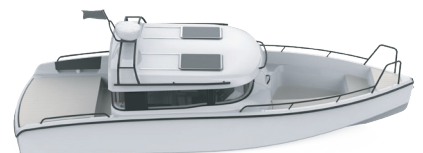

XO 270 Cabin

Measurements

LENGTH	8,60 M
BEAM	2,59 M
HEIGHT ABOVE WATERLINE (*with light mast)	2,50-2,75* M
WEIGHT (incl. engines)	2 900 KG
DRAFT	0,95 M
HP RECOMMENDATION	1 X 300 - 370 HP
FUEL TANK	315 L
TOP SPEED	40+ KNOTS
MAX LOAD	10 PERS
BERTHS	1 + 2
DEAD RISE AT TRANSOM	24°
CE CATEGORY	C

Motor options

- Volvo Penta D4-300DPH 300hp*
- Volvo Penta D6-370DPH 370hp*
- Mercury V8 4,2TDI 370 PS

* Including VP Soft options (PTA, Trip Comp and NMEA int.)

XO 270 Cabin

Equipment packages	Rider	Touring	Utility
SIMRAD NSS12 EVO3 + ECHOSOUNDER WITH EU CHART	X	X	X
FUSION SOUND SYSTEM, AM/FM/ipod/USB-Fusion Link, Bluetooth, Remote control unit, 4 SPEAKERS, antenna	X	X	
FUSION True Marine Full Range D-Class 2 Channel Amplifier, 2 ADDITIONAL SPEAKERS	X		
ZIP WAKE TRIM SYSTEM	X	X	X
HYDRAULIC STEERING	X	X	X
BOW THRUSTER, 2.0KW	X	X	X
MARINCO SEARCH LIGHT	X	X	X
ZAURAC 4-30 head light	X		
ZAURAC 4-30 back light	X		
WHITE FLOOR LIGHTS	X		
ESTHEC OUTER DECKS	X	X	X
ESTHEC DESIGN INNER FLOOR	X		
HULL ACCENT, 3M CARBON COLOURS	X	X	X
ANTIFOULING BLACK	X	X	X
BOW BUMPER	X	X	X
EXTRA SEATING AFT DECK, INC. FENDER STORAGE AND GATES	X	X	X
ADJUSTABLE FULL-SUSPENSION SEAT, GRAMMER AVENTO PREMIUM	X	X	X
GRABRAILS ON ROOF	X	X	
INTERIOR GRAB RAILS ON ROOF	X		X
WC, ELECTRICAL WITH SEPTIC TANK	X	X	X
ADDITIONAL 12V SOCKET ON BB CONSOLE	X	X	
TABLE IN SALOON	X	X	X
REFRIDGERATOR, 40-50L UNDER DRIVER SEAT	X	X	X
MATTRESS (1) ON THE BENCH OUTSIDE ON THE STERN		X	
MATTRESS, FORE COMPARTMENT		X	
FOREDECK CUSHIONS		X	
PANTRY MODULE INC. STOVE, SINK		X	
FRESH WATER PRESSURE SYSTEM WITH 45L TANK	X	X	
HOT WATER SYSTEM 15 LITER (NEED PRESSURE SYSTEM AND WATERTANK)	X	X	
SHOWER HANDLE WITH MIXER (WHEN PRESS AND HOT WATER)	X	X	
ANCHORING PACKAGE . 7,5 KG ANCHOR, CHAIN 3M, 30M ROPE AND CHACKLE		X	
MOORING KIT SMALL, INC. XO BAG, 4 FENDERS, ROPES AND XO SOX, 4+1 MOORING ROPES, CARBINE HOOK	X	X	X
FLAGPOLE	X	X	X