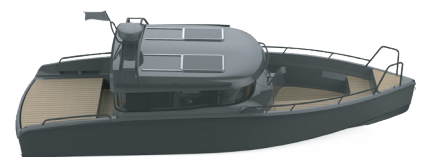

XO 270 Cabin

Measurements

LENGTH	8,60 M
BEAM	2,59 M
HEIGHT ABOVE WATERLINE (*with light mast)	2,50-2,75* M
WEIGHT (incl. engines)	2 900 KG
DRAFT	0,95 M
HP RECOMMENDATION	1 X 300 - 370 HP
FUEL TANK	315 L
TOP SPEED	40+ KNOTS
MAX LOAD	10 PERS
BERTHS	1 + 2
DEAD RISE AT TRANSOM	24°
CE CATEGORY	C

Motor options

- Volvo Penta D4-300DPH 300hp*
- Volvo Penta D6-370DPH 370hp*
- Mercury V8 4,2TDI 370 PS

* Including VP Soft options (PTA, Trip Comp and NMEA int.)

XO 270 Cabin

Equipment packages	Rider	Touring	Utility
SIMRAD NSS12 EVO3 + ECHOSOUNDER WITH EU CHART	X	X	X
FUSION SOUND SYSTEM, AM/FM/ipod/USB-Fusion Link, Bluetooth, Remote control unit, 4 SPEAKERS, antenna	X	X	
FUSION True Marine Full Range D-Class 2 Channel Amplifier, 2 ADDITIONAL SPEAKERS	X		
ZIP WAKE TRIM SYSTEM	X	X	X
HYDRAULIC STEERING	X	X	X
BOW THRUSTER, 2.0KW	X	X	X
MARINCO SEARCH LIGHT	X	X	X
ZAURAC 4-30 head light	X		
ZAURAC 4-30 back light	X		
WHITE FLOOR LIGHTS	X		
ESTHEC OUTER DECKS	X	X	X
ESTHEC DESIGN INNER FLOOR	X		
HULL ACCENT, 3M CARBON COLOURS	X	X	X
ANTIFOULING BLACK	X	X	X
BOW BUMPER	X	X	X
EXTRA SEATING AFT DECK, INC. FENDER STORAGE AND GATES	X	X	X
ADJUSTABLE FULL-SUSPENSION SEAT, GRAMMER AVENTO PREMIUM	X	X	X
GRABRAILS ON ROOF	X	X	
INTERIOR GRAB RAILS ON ROOF	X		X
WC, ELECTRICAL WITH SEPTIC TANK	X	X	X
ADDITIONAL 12V SOCKET ON BB CONSOLE	X	X	
TABLE IN SALOON	X	X	X
REFRIDGERATOR, 40-50L UNDER DRIVER SEAT	X	X	X
MATTRESS (1) ON THE BENCH OUTSIDE ON THE STERN		X	
MATTRESS, FORE COMPARTMENT		X	
FOREDECK CUSHIONS		X	
PANTRY MODULE INC. STOVE, SINK		X	
FRESH WATER PRESSURE SYSTEM WITH 45L TANK	X	X	
HOT WATER SYSTEM 15 LITER (NEED PRESSURE SYSTEM AND WATERTANK)	X	X	
SHOWER HANDLE WITH MIXER (WHEN PRESS AND HOT WATER)	X	X	
ANCHORING PACKAGE . 7,5 KG ANCHOR, CHAIN 3M, 30M ROPE AND CHACKLE		X	
MOORING KIT SMALL, INC. XO BAG, 4 FENDERS, ROPES AND XO SOX, 4+1 MOORING ROPES, CARBINE HOOK	X	X	X
FLAGPOLE	X	X	X