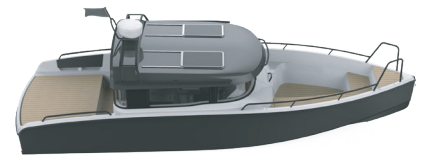

XO 270 Cabin

Measurements

LENGTH	8,60 M
BEAM	2,59 M
HEIGHT ABOVE WATERLINE (*with light mast)	2,50-2,75* M
WEIGHT (incl. engines)	2 900 KG
DRAFT	0,95 M
HP RECOMMENDATION	1 X 300 - 370 HP
FUEL TANK	315 L
TOP SPEED	40+ KNOTS
MAX LOAD	10 PERS
BERTHS	1 + 2
DEAD RISE AT TRANSOM	24°
CE CATEGORY	C

Motor options

- Volvo Penta D4-300DPH 300hp*
- Volvo Penta D6-370DPH 370hp*
- Mercury V8 4,2TDI 370 PS

* Including VP Soft options (PTA, Trip Comp and NMEA int.)

XO 270 Cabin

Equipment packages	Rider	Touring	Utility
SIMRAD NSS12 EVO3 + ECHOSOUNDER WITH EU CHART	X	X	X
FUSION SOUND SYSTEM, AM/FM/ipod/USB-Fusion Link, Bluetooth, Remote control unit, 4 SPEAKERS, antenna	X	X	
FUSION True Marine Full Range D-Class 2 Channel Amplifier, 2 ADDITIONAL SPEAKERS	X		
ZIP WAKE TRIM SYSTEM	X	X	X
HYDRAULIC STEERING	X	X	X
BOW THRUSTER, 2.0KW	X	X	X
MARINCO SEARCH LIGHT	X	X	X
ZAURAC 4-30 head light	X		
ZAURAC 4-30 back light	X		
WHITE FLOOR LIGHTS	X		
ESTHEC OUTER DECKS	X	X	X
ESTHEC DESIGN INNER FLOOR	X		
HULL ACCENT, 3M CARBON COLOURS	X	X	X
ANTIFOULING BLACK	X	X	X
BOW BUMPER	X	X	X
EXTRA SEATING AFT DECK, INC. FENDER STORAGE AND GATES	X	X	X
ADJUSTABLE FULL-SUSPENSION SEAT, GRAMMER AVENTO PREMIUM	X	X	X
GRABRAILS ON ROOF	X	X	
INTERIOR GRAB RAILS ON ROOF	X		X
WC, ELECTRICAL WITH SEPTIC TANK	X	X	X
ADDITIONAL 12V SOCKET ON BB CONSOLE	X	X	
TABLE IN SALOON	X	X	X
REFRIDGERATOR, 40-50L UNDER DRIVER SEAT	X	X	X
MATTRESS (1) ON THE BENCH OUTSIDE ON THE STERN		X	
MATTRESS, FORE COMPARTMENT		X	
FOREDECK CUSHIONS		X	
PANTRY MODULE INC. STOVE, SINK		X	
FRESH WATER PRESSURE SYSTEM WITH 45L TANK	X	X	
HOT WATER SYSTEM 15 LITER (NEED PRESSURE SYSTEM AND WATERTANK)	X	X	
SHOWER HANDLE WITH MIXER (WHEN PRESS AND HOT WATER)	X	X	
ANCHORING PACKAGE . 7,5 KG ANCHOR, CHAIN 3M, 30M ROPE AND CHACKLE		X	
MOORING KIT SMALL, INC. XO BAG, 4 FENDERS, ROPES AND XO SOX, 4+1 MOORING ROPES, CARBINE HOOK	X	X	X
FLAGPOLE	X	X	X