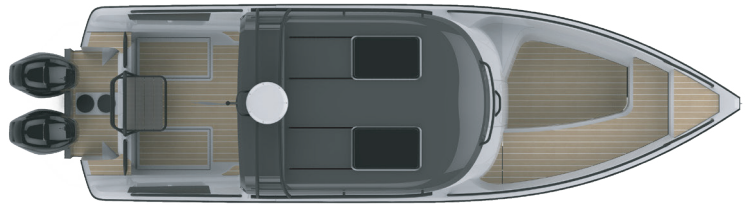

XO 270 Cabin

Measurements

LENGTH	8,60 M
BEAM	2,59 M
HEIGHT ABOVE WATERLINE (*with light mast)	2,50-2,75* M
WEIGHT (incl. engines)	2 900 KG
DRAFT	0,95 M
HP RECOMMENDATION	1 X 300 - 370 HP
FUEL TANK	315 L
TOP SPEED	40+ KNOTS
MAX LOAD	10 PERS
BERTHS	1 + 2
DEAD RISE AT TRANSOM	24°
CE CATEGORY	C

Motor options

- Volvo Penta D4-300DPH 300hp*
- Volvo Penta D6-370DPH 370hp*
- Mercury V8 4,2TDI 370 PS

* Including VP Soft options (PTA, Trip Comp and NMEA int.)

XO 270 Cabin

Equipment packages	Rider	Touring	Utility
SIMRAD NSS12 EVO3 + ECHOSOUNDER WITH EU CHART	X	X	X
FUSION SOUND SYSTEM, AM/FM/ipod/USB-Fusion Link, Bluetooth, Remote control unit, 4 SPEAKERS, antenna	X	X	
FUSION True Marine Full Range D-Class 2 Channel Amplifier, 2 ADDITIONAL SPEAKERS	X		
ZIP WAKE TRIM SYSTEM	X	X	X
HYDRAULIC STEERING	X	X	X
BOW THRUSTER, 2.0KW	X	X	X
MARINCO SEARCH LIGHT	X	X	X
ZAURAC 4-30 head light	X		
ZAURAC 4-30 back light	X		
WHITE FLOOR LIGHTS	X		
ESTHEC OUTER DECKS	X	X	X
ESTHEC DESIGN INNER FLOOR	X		
HULL ACCENT, 3M CARBON COLOURS	X	X	X
ANTIFOULING BLACK	X	X	X
BOW BUMPER	X	X	X
EXTRA SEATING AFT DECK, INC. FENDER STORAGE AND GATES	X	X	X
ADJUSTABLE FULL-SUSPENSION SEAT, GRAMMER AVENTO PREMIUM	X	X	X
GRABRAILS ON ROOF	X	X	
INTERIOR GRAB RAILS ON ROOF	X		X
WC, ELECTRICAL WITH SEPTIC TANK	X	X	X
ADDITIONAL 12V SOCKET ON BB CONSOLE	X	X	
TABLE IN SALOON	X	X	X
REFRIDGERATOR, 40-50L UNDER DRIVER SEAT	X	X	X
MATTRESS (1) ON THE BENCH OUTSIDE ON THE STERN		X	
MATTRESS, FORE COMPARTMENT		X	
FOREDECK CUSHIONS		X	
PANTRY MODULE INC. STOVE, SINK		X	
FRESH WATER PRESSURE SYSTEM WITH 45L TANK	X	X	
HOT WATER SYSTEM 15 LITER (NEED PRESSURE SYSTEM AND WATERTANK)	X	X	
SHOWER HANDLE WITH MIXER (WHEN PRESS AND HOT WATER)	X	X	
ANCHORING PACKAGE . 7,5 KG ANCHOR, CHAIN 3M, 30M ROPE AND CHACKLE		X	
MOORING KIT SMALL, INC. XO BAG, 4 FENDERS, ROPES AND XO SOX, 4+1 MOORING ROPES, CARBINE HOOK	X	X	X
FLAGPOLE	X	X	X